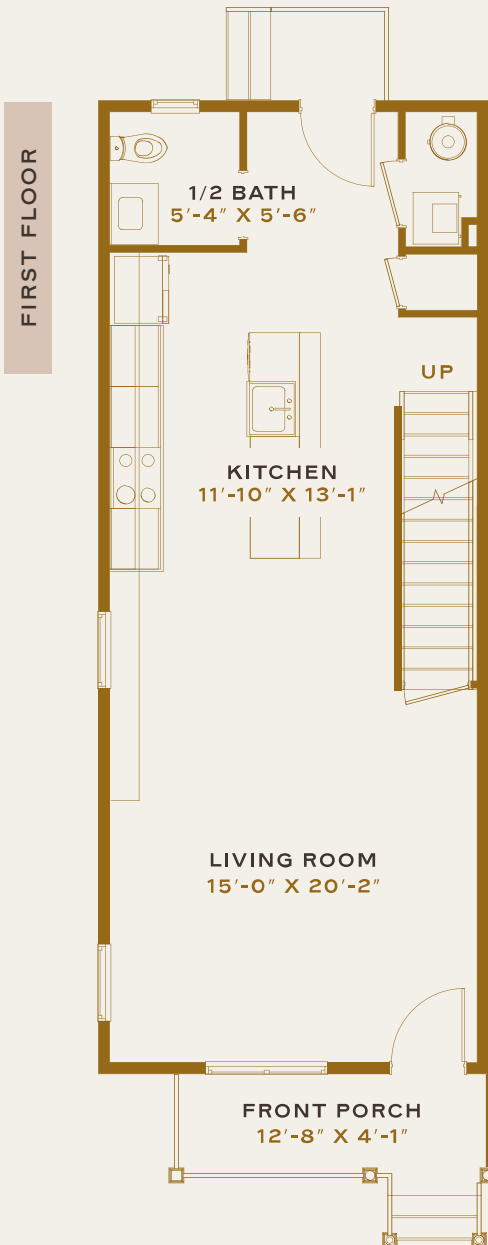

## THE DUPLEX

- ◇ 1,280 Total Square Feet
- ◇ Two Bedrooms
- ◇ One Bathroom & 1/2 Bath
- ◇ Shed/Storage Unit
- ◇ Double-pane Windows
- ◇ Hardie Exterior
- ◇ Energy-efficient Appliances
- ◇ Walk-In Closet